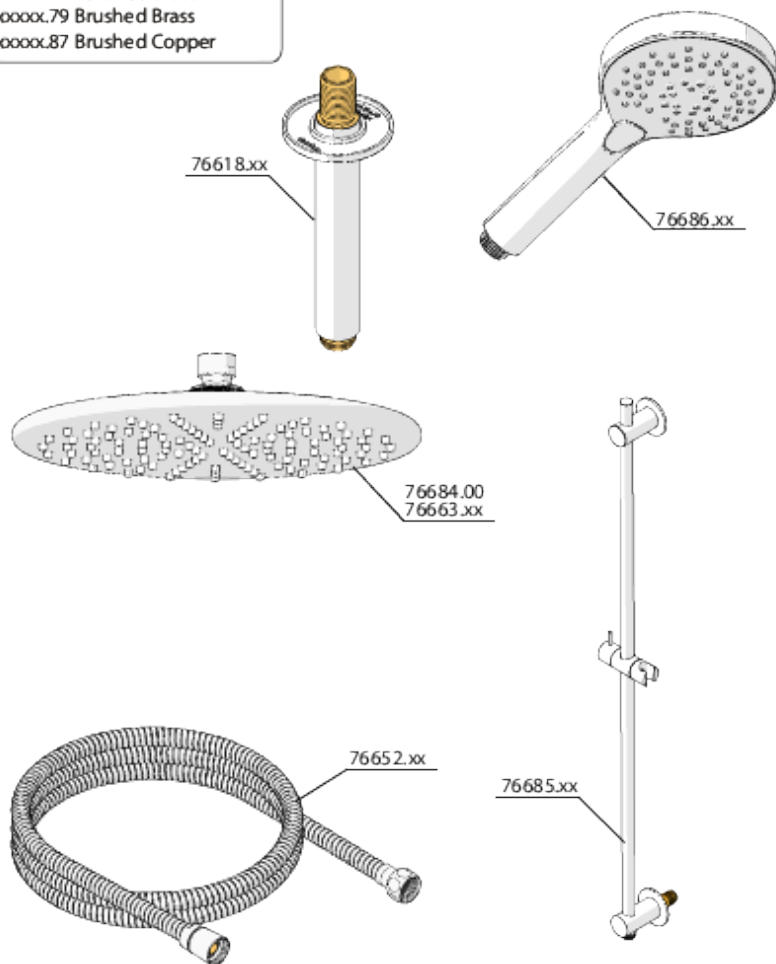

Produkter → Silhouet SR2 - concealed shower system

CONCEALED

Silhouet SR2 - concealed shower system brushed copper p

Article no.:
Finish:
Series:
EAN no.:

571298700
Brushed Copper PVD
Concealed
5708516835837

SPARE PARTS

CONTACT

Standard features

Check valves

Cover plate and handle in metal

Build-in depth (min. 73mm - max. 104mm)

Ceramic Parts

Head Shower max. 9 l/m / Hand Shower max. 9 l/m

Certificates

Drawings & documents

[↓ Download](#) Spare part drawing

[↓ Download](#) Dimension drawings (Concealed)

[↓ Download](#) User guide

[↓ Download](#) Cleaning guide

[↓ Download](#) Product picture

57129

- xxxxx.00 Chrome
- xxxxx.46 Steel (PVD)
- xxxxx.55 Brushed Graphite Gray
- xxxxx.61 Matt Black
- xxxxx.77 Polished Brass
- xxxxx.79 Brushed Brass
- xxxxx.87 Brushed Copper

SPARE PART NO.	NAME	PRICE INCL. VAT	EAN NR.
<u>766188700</u>	SHOWER ARM 150 MM	EUR	5708516834595
<u>766638700</u>	SILHOUET HEAD SHOWER	0,00 EUR	5708516828013
<u>766868700</u>	SILHOUET SHOWER	0,00 EUR	5708516828037
<u>766528700</u>	SHOWER HOSE	0,00 EUR	5708516827993
<u>766858700</u>	SHOWER RAIL WITH OUTLET	EUR	5708516834472